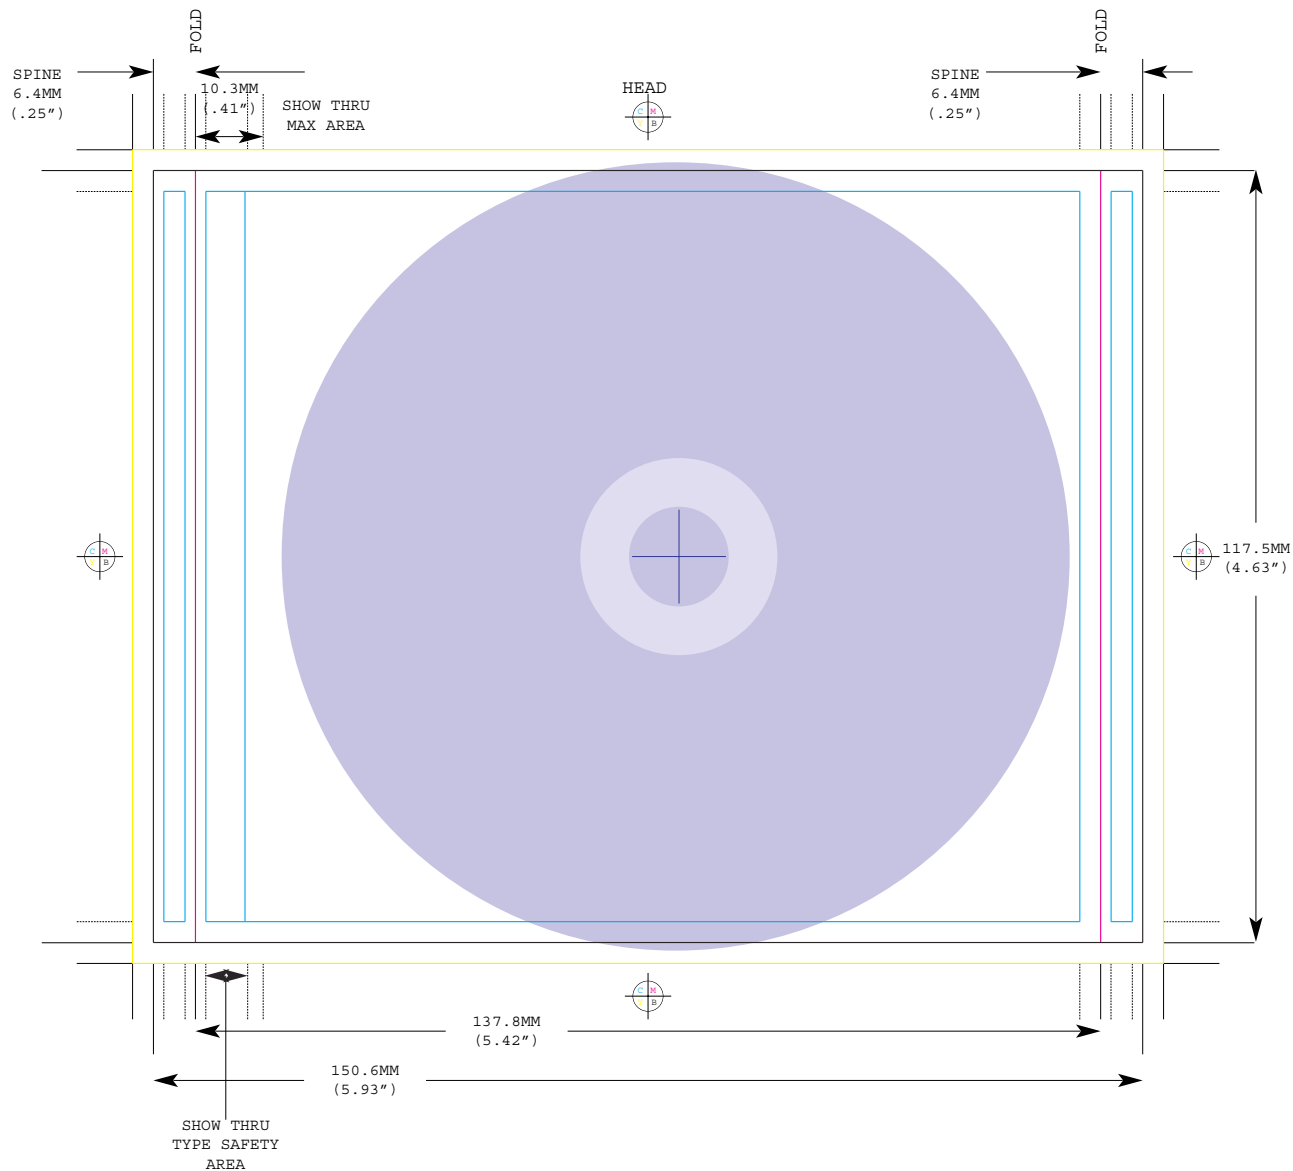

CD Inlay

Legend

- TRIM
- FOLD / PERF
- SAFETY
- BLEED

Special Considerations

- Preferred barcode placement is 1/8" down from top and 1/8" in from right.