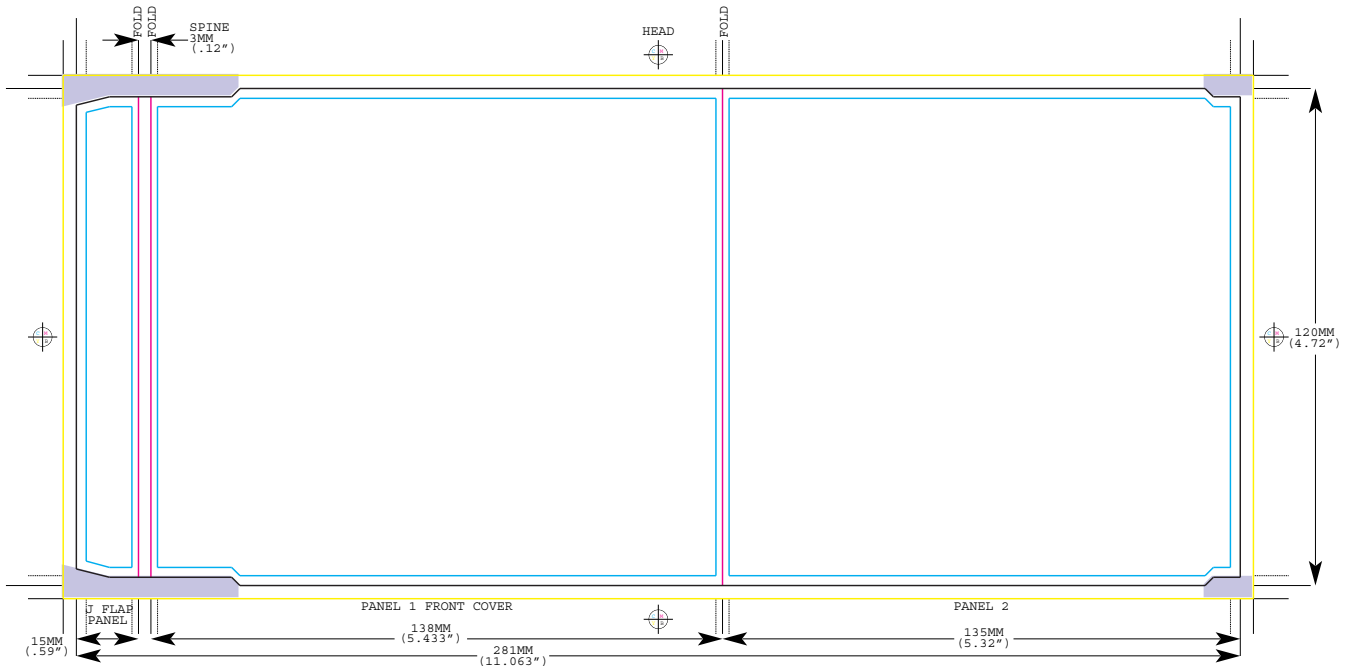

CD Maxicard mit Flap

OUTSIDE

INSIDE

Legend

- TRIM
- FOLD /PERF
- SAFETY
- BLEED

Special Considerations

- US and UK Compatible. Fits into a plastic slimline jewel case.