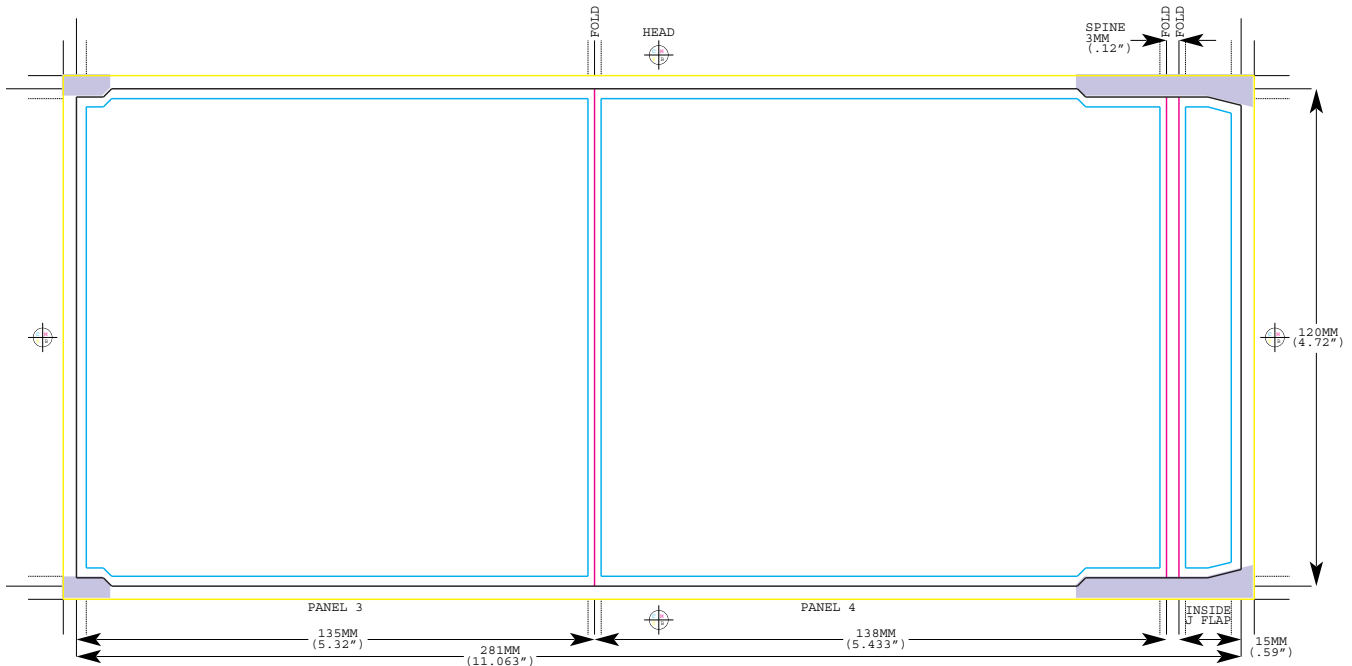

CD Maxicard mit Flap

OUTSIDE

INSIDE

Legend

- TRIM
- FOLD /PERF
- SAFETY
- BLEED

Special Considerations

- US and UK Compatible. Fits into a plastic slimline jewel case.